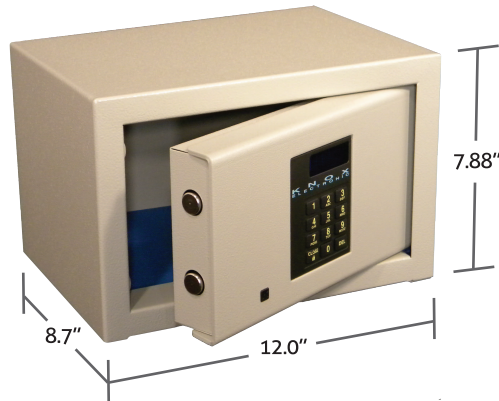

OUTSIDE DIMENSIONS

REAR WALL HOLE PATTERN

BOTTOM HOLE PATTERN

LATE CHECK-IN LOCK BOXES DIMENSIONS

ALL DIMENSIONS +/- 1/16"