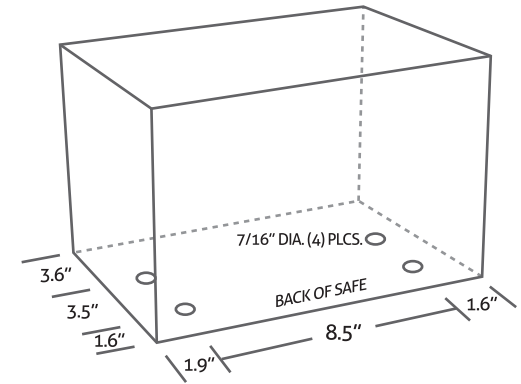

OUTSIDE DIMENSIONS

REAR WALL HOLE PATTERN

BOTTOM HOLE PATTERN

LATE CHECK-IN LOCK BOXES DIMENSIONS

ALL DIMENSIONS +/- 1/16"