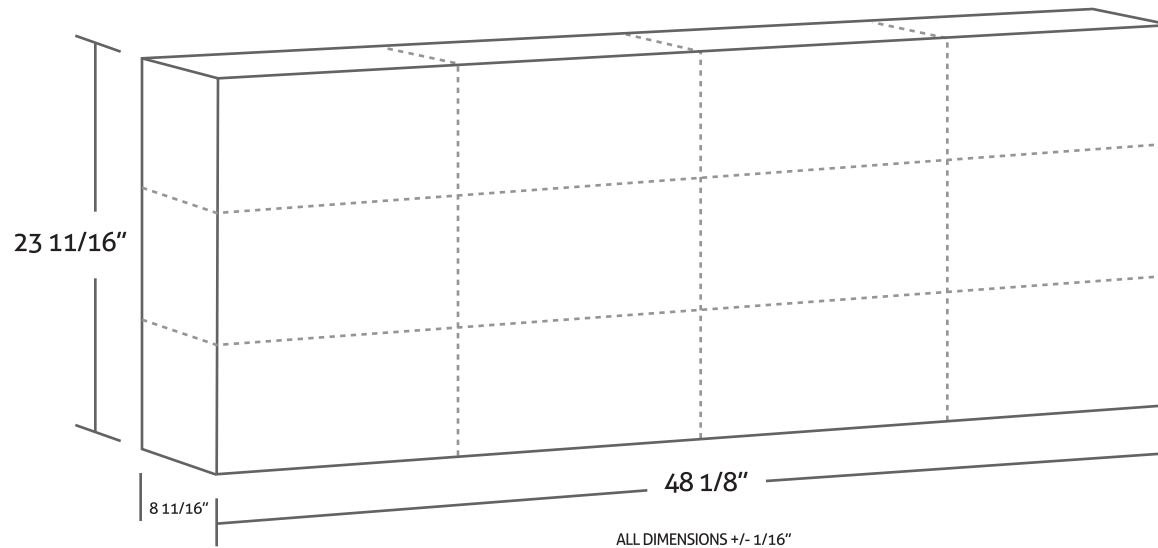

OUTSIDE DIMENSIONS

REAR WALL HOLE PATTERN

BOTTOM HOLE PATTERN

LATE CHECK-IN LOCK BOXES DIMENSIONS

ALL DIMENSIONS +/- 1/16"