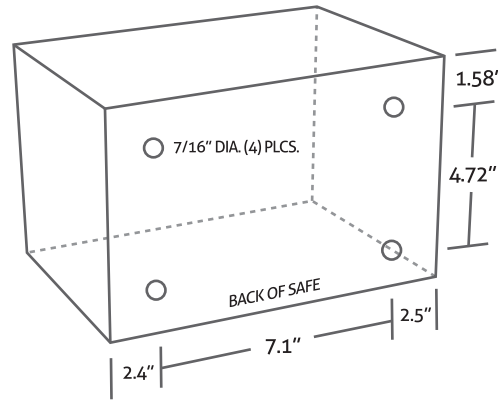

OUTSIDE DIMENSIONS

REAR WALL HOLE PATTERN

BOTTOM HOLE PATTERN

LATE CHECK-IN LOCK BOXES DIMENSIONS

ALL DIMENSIONS +/- 1/16"