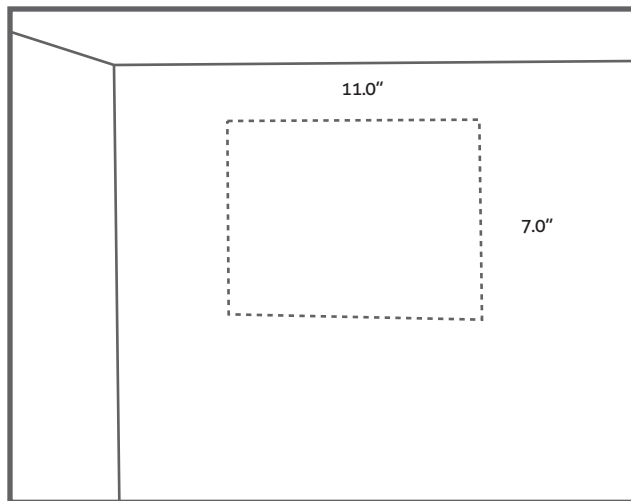

EXTERIOR VIEW

FRONT DIMENSIONS

ALL DIMENSIONS (+/-) 1/16"

REAR DIMENSIONS

RAMPART MODEL : R623WS-6

FAST, SIMPLE INSTALLATION

Locate wall studs and mark cut-out with pencil lines.

Cut sheetrock, insert safe and anchor to studs with drywall screws.