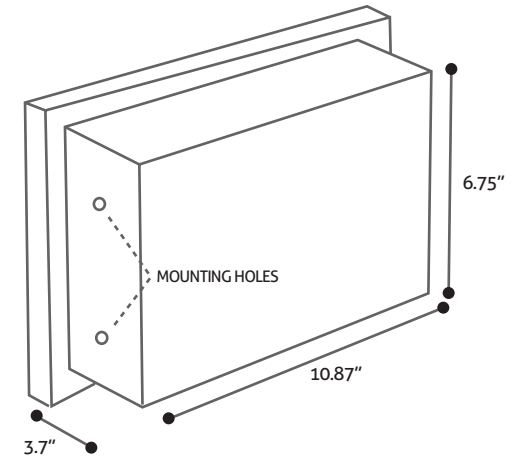

EXTERIOR VIEW

FRONT DIMENSIONS

ALL DIMENSIONS (+/-) 1/16"

REAR DIMENSIONS

RAMPART MODEL : R623WS-6

FAST, SIMPLE INSTALLATION

Locate wall studs and mark cut-out with pencil lines.

Cut sheetrock, insert safe and anchor to studs with drywall screws.