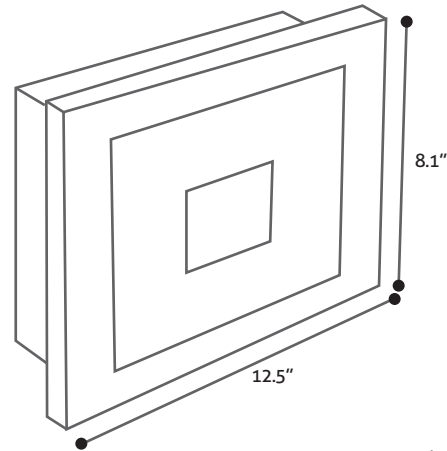

EXTERIOR VIEW

FRONT DIMENSIONS

ALL DIMENSIONS (+/-) 1/16"

REAR DIMENSIONS

RAMPART MODEL : R623WS-6

FAST, SIMPLE INSTALLATION

Locate wall studs and mark cut-out with pencil lines.

Cut sheetrock, insert safe and anchor to studs with drywall screws.